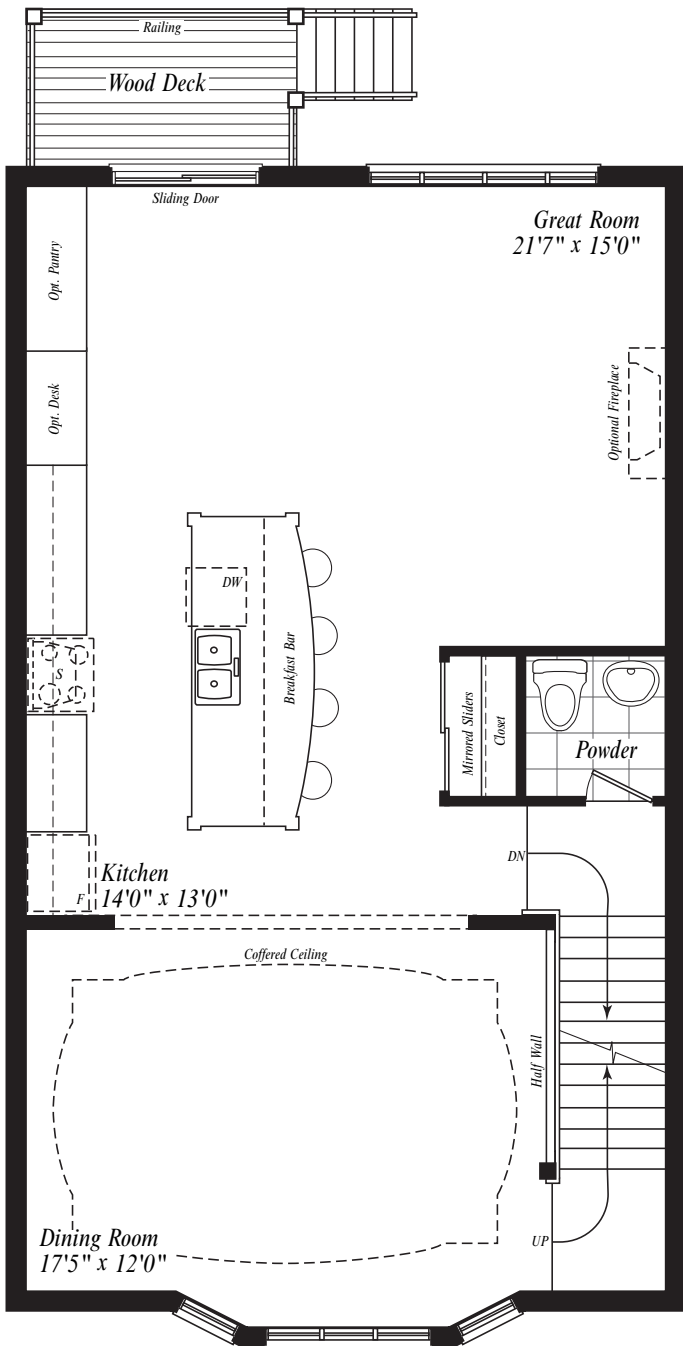

BROWNSTONE LANE

THE ESPRESSO I

2350 SQ.FT.

MAIN LEVEL

SECOND LEVEL

Room sizes shown are approximate and measured in accordance with accepted industry methods, standards and practices. Square footage includes all finished interior space. All renderings are artist's concept. Plans and specifications are subject to change without notice and subject to individual site conditions. E.&O.E.

BROWNSTONE LANE

THE ESPRESSO I

2350 SQ.FT.

THIRD LEVEL

LOWER LEVEL

Room sizes shown are approximate and measured in accordance with accepted industry methods, standards and practices. Square footage includes all finished interior space. All renderings are artist's concept. Plans and specifications are subject to change without notice and subject to individual site conditions. E.&O.E.