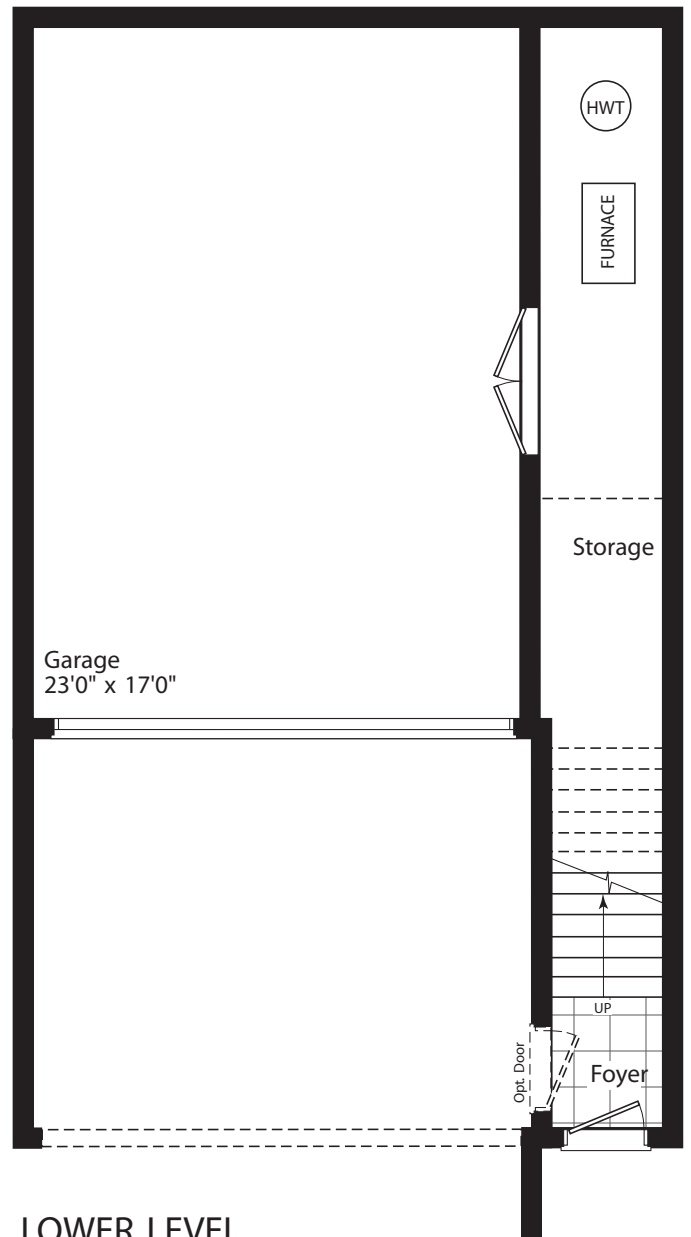

BROWNSTONE LANE

THE ESPRESSO I

2350 SQ.FT.

MAIN LEVEL

SECOND LEVEL

Room sizes shown are approximate and measured in accordance with accepted industry methods, standards and practices. Square footage includes all finished interior space. All renderings are artist's concept. Plans and specifications are subject to change without notice and subject to individual site conditions. E.&O.E.

BROWNSTONE LANE

THE ESPRESSO I

2350 SQ.FT.

THIRD LEVEL

LOWER LEVEL

Room sizes shown are approximate and measured in accordance with accepted industry methods, standards and practices. Square footage includes all finished interior space. All renderings are artist's concept. Plans and specifications are subject to change without notice and subject to individual site conditions. E.&O.E.