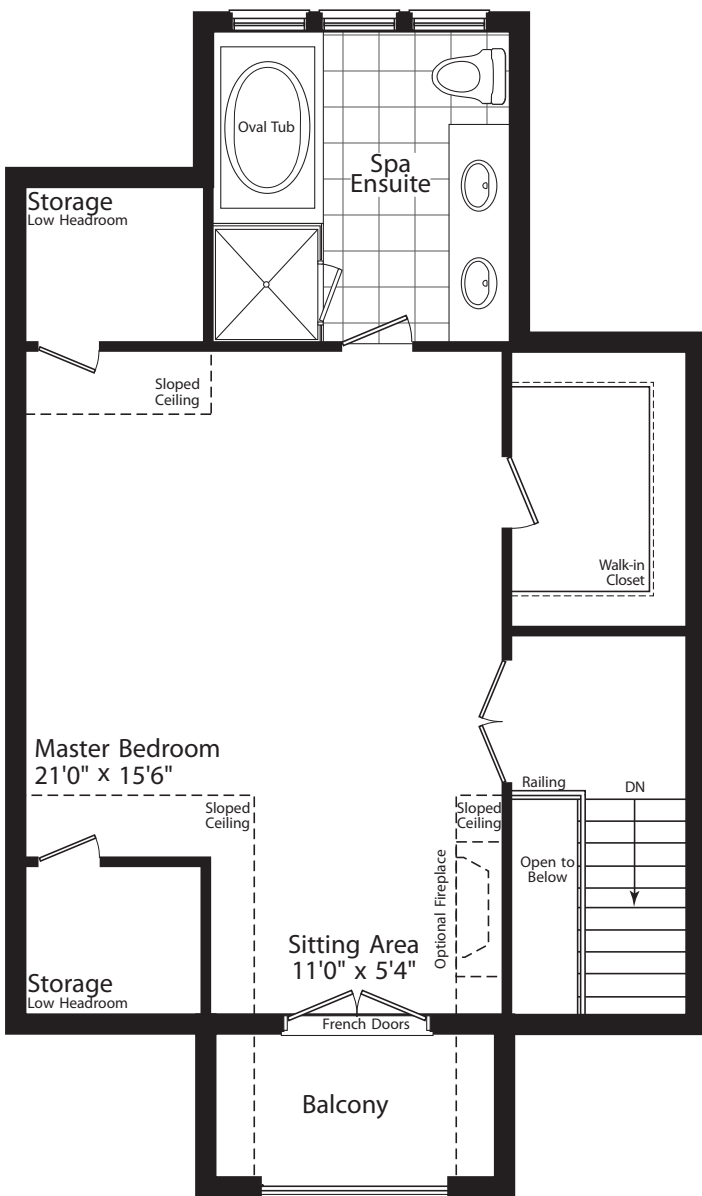

BROWNSTONE LANE

THE ESPRESSO I

2350 SQ.FT.

MAIN LEVEL

SECOND LEVEL

Room sizes shown are approximate and measured in accordance with accepted industry methods, standards and practices. Square footage includes all finished interior space. All renderings are artist's concept. Plans and specifications are subject to change without notice and subject to individual site conditions. E.&O.E.

BROWNSTONE LANE

THE ESPRESSO I

2350 SQ.FT.

THIRD LEVEL

LOWER LEVEL

Room sizes shown are approximate and measured in accordance with accepted industry methods, standards and practices. Square footage includes all finished interior space. All renderings are artist's concept. Plans and specifications are subject to change without notice and subject to individual site conditions. E.&O.E.