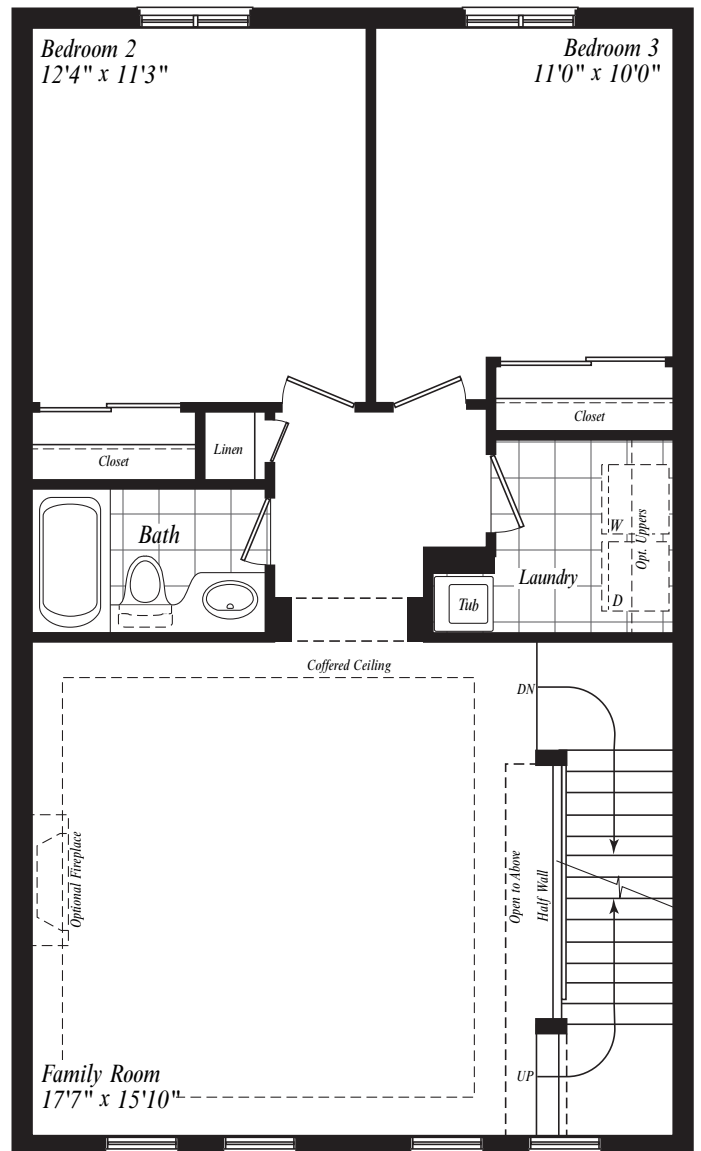

BROWNSTONE LANE

THE ESPRESSO I

2350 SQ.FT.

MAIN LEVEL

SECOND LEVEL

Room sizes shown are approximate and measured in accordance with accepted industry methods, standards and practices. Square footage includes all finished interior space. All renderings are artist's concept. Plans and specifications are subject to change without notice and subject to individual site conditions. E.&O.E.

BROWNSTONE LANE

THE ESPRESSO I

2350 SQ.FT.

THIRD LEVEL

LOWER LEVEL

Room sizes shown are approximate and measured in accordance with accepted industry methods, standards and practices. Square footage includes all finished interior space. All renderings are artist's concept. Plans and specifications are subject to change without notice and subject to individual site conditions. E.&O.E.